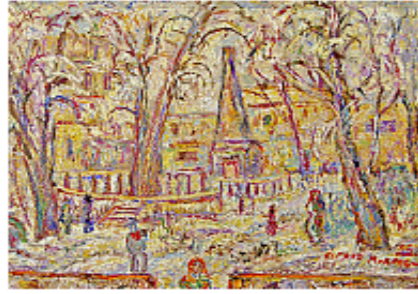

frame needs attention. Good
candidate for new frame

326.23P

John Sloan

Music in the Plaza

Gift of Mrs. Cyrus
McCormick, 1952

1920 oil on canvas

image: 26 x 32 in. frame: 33
x 39 x 2 3/4 whole show

343.23P