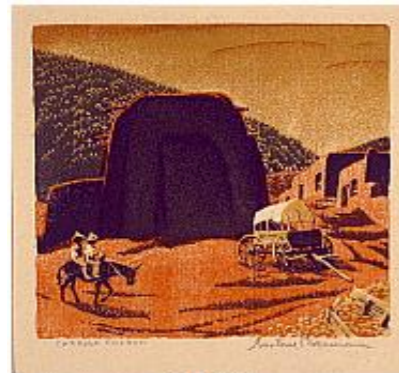

948.23G

Gustave Baumann Cordova Church

Museum purchase with fui n.d. color woodcut

November 25, 2017- February 25, 2018