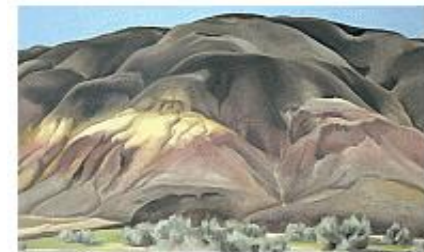

Unknown maker	Manta	SAR	Mid 1 wool/ dyes	45 11/16 50in.	June 25, 2018- Noveber 25, 2018	will need tilt board (#2)

1987.449.1

Georgia O'Keeffe	Grey Hills	UNM	1936 oil on canvas	20 x 30in.	whole show