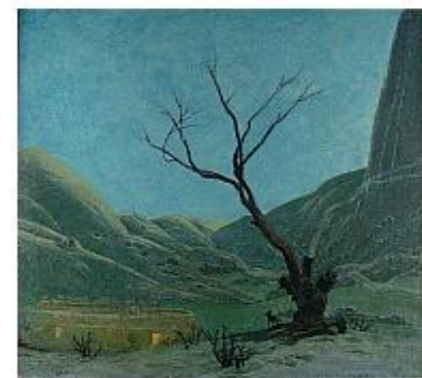

2005.3.1

Gustave Baumann Ghost Ranch

Gift of Ann Baumann 1940 oil on panel

support: 34 7/8 x 35in. Frame: 38 1/4 x 38 1/8 x 1 5/8 whole show