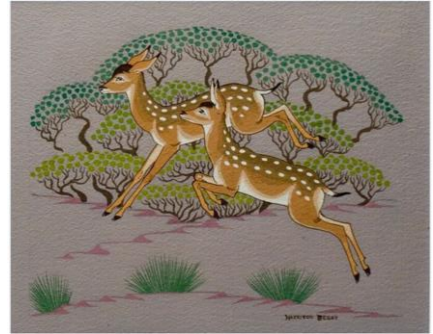

Harrison Begay

Harrison Begay

35339 MIAC

June 25, 2018- November 25, 2018