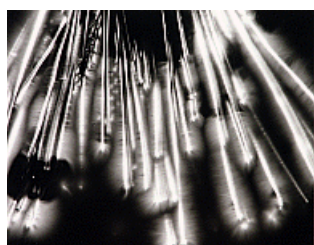

Paul Caponigro

Frosted Window, Revere

1957

Gelatin silver print

Gift of Gifford and Joann Phillips, 1991

1991.14.1

Walter Chappell

Pine Needles with Pollen, Mill Valley

1974

Gelatin silver print

Gift of Gil Hitchcock, 1988