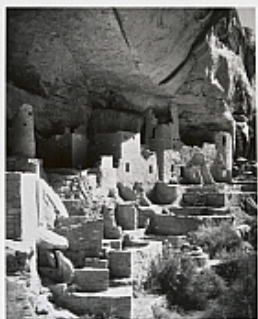

Laura Gilpin
Cliff Palace, Mesa Verde National Park, Colorado
1925, printed later
Gelatin silver print
Museum purchase, 1981
1981.12.42