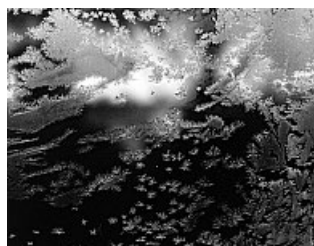

Paul Caponigro

Frosted Window, Revere

1957

Gelatin silver print

Gift of Gifford and Joann Phillips, 1991

1991.14.1

Walter Chappell

Pine Needles with Pollen, Mill Valley

1974

Gelatin silver print

Gift of Gil Hitchcock, 1988