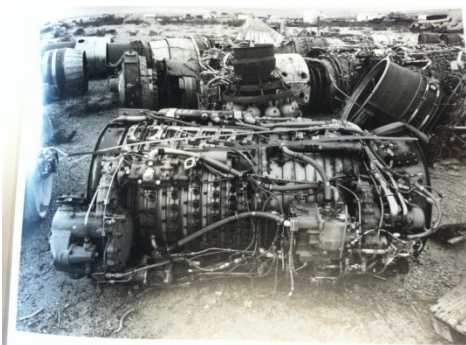

Greg Mac Gregor
Discarded Jet Engines
2006
Pigment print
Courtesy of Greg Mac Gregor