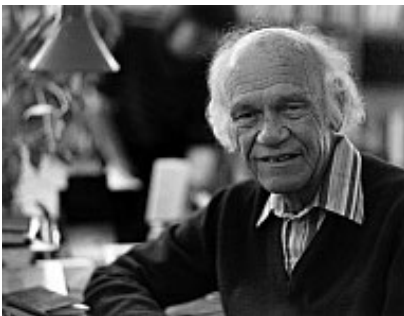

Ernest Knee
Edward Weston, San Cristobal, New Mexico #10
 1941
 Gelatin silver print
 Museum purchase, 1988
 1988.144.2

John D. Mercer
Walter Chappell
 1976
 Gelatin silver print
 Gift of Van Deren Coke, 1989
 1989.223.2