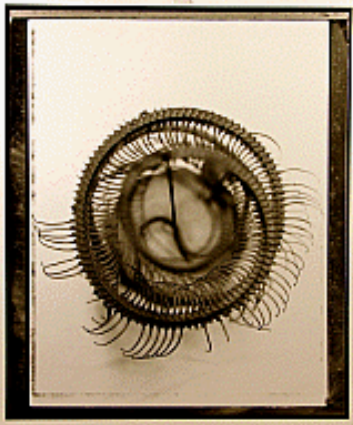

Zsolt-Péter Barta
Boa (Serpent), Paris
1996
Gelatin silver print
Gift of Zsolt-Peter Barta, 2005
2005.33.4