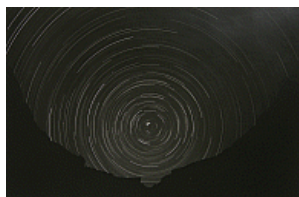

3957.23PH

Long Wall:

Edward Ranney

Star Axis, Looking at North Star, 1/17/83

1983

Gelatin silver print

Gift of Edward Ranney from the New Mexico Photographic Survey Project, 1981-1984, funded by a grant from the National Endowment for the Arts, 1985