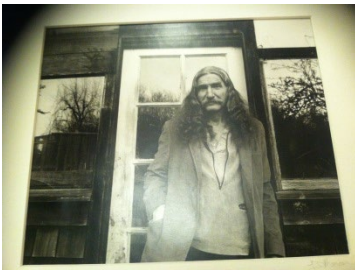

John D. Mercer
Walter Chappell
1976
Gelatin silver print
Gift of Van Deren Coke, 1989
1989.223.2