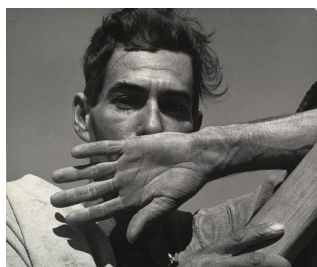

Sharon Stewart

Mayordomo

1993

Gelatin silver print

Museum purchase with funds from Edward Osowski in honor of the artist, 2010

2010.32.1

Eliot Porter

Frozen Apples, New Mexico

1966

Dye transfer print

Gift of Dale and Sylvia Bell, 2986

1986.445.1

Dorothea Lange

Migratory Cotton Picker, Eloy, Arizona

1940

Gelatin silver print